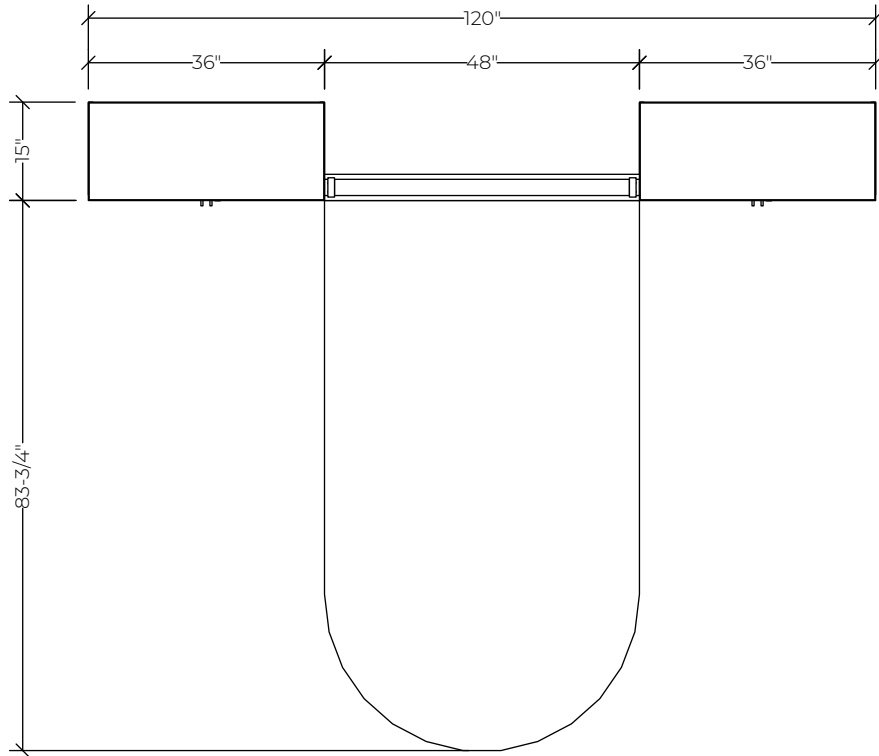

Please refer to page 2 for list pricing information.

#	Catalogue Part Number	Description	Quantity	List	Ext. List
1	FIL	FBCSZW36D15H72M3 Bookcase with Closed Storage - 36 Wide, Full Front 36Wx15Dx72H,M3 Laminate	2	\$2,080.00	\$4,160.00
2	BTB	TMBETW84D48H72M1 Bullet End Media Table	1	\$2,466.00	\$2,466.00
				Total (List)	\$6,626.00