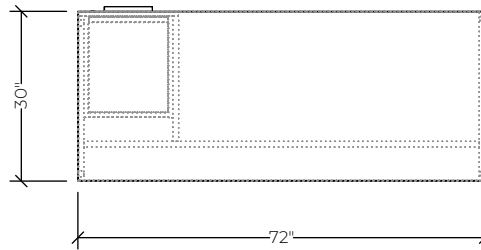

# Catalogue Part Number	Description	Quantity	List	Ext. List
1 FIL FB20ZW36D20H72M3	Bookcase 20" Deep Solid Back, Full Front, 36Wx20Dx72H, M3 Laminate	1	\$2,118.00	\$2,118.00
2 FIL FCMAZW72D20H29L36R36M1L	Credenza Closed Storage & Personal Pedestal Full Front 72Wx20Dx29H, L36xR36, M1 Laminate, Left Hand	1	\$2,738.00	\$2,738.00
3 FIL FDDANW72D30H29M1R	BBF Pedestal Full Recessed Modesty Desk 72Wx30Dx29H, M1 Laminate, Right hand	1	\$1,895.00	\$1,895.00
4 FIL FEFBDW36H28G1	Element Desk Height Filler Fabric Panel 36Wx28H, Grade 1	2	\$423.00	\$846.00
5 FIL FWCAZW36D20H72M3L	Wardrobe & Closed Bookcase, Full Front 36Wx20Dx72H, M3 Laminate, Left Hand	1	\$2,931.00	\$2,931.00
6 FIL FZCLNW72D15.75H15M3	Wall Mounted Hinged Door Cabinet 72Wx15.75Dx15H, M3 Laminate	1	\$1,257.00	\$1,257.00
			Total (List)	\$11,785.00