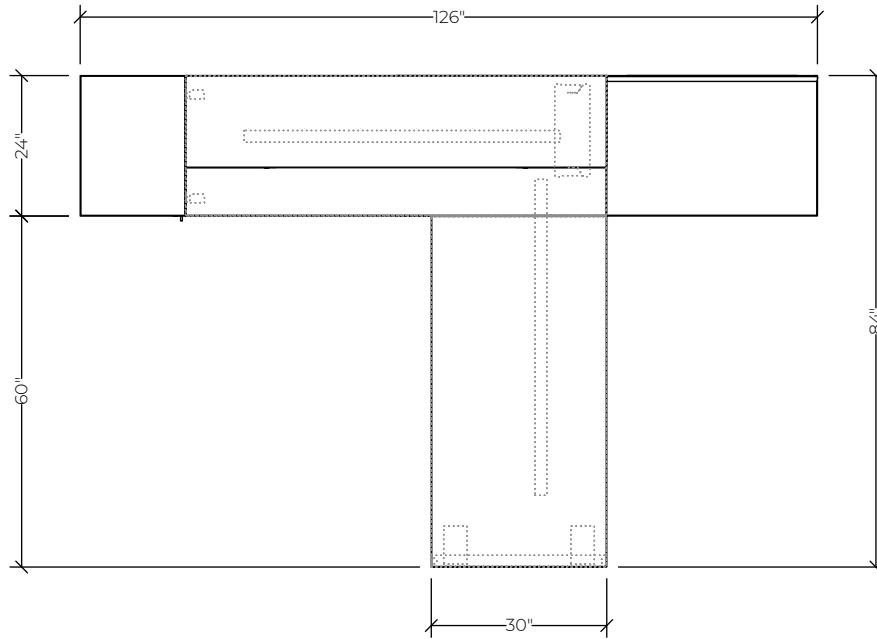

#	Catalogue Part Number	Description	Quantity	List	Ext. List
1	FIL FACSA6	Spacer Bracket	1	\$258.00	\$258.00
2	FIL FACVA	Anti Deflection Bar	2	\$135.00	\$270.00
3	FIL FAHENW60D30H29M1	Worksurface Add-on with Open End Base 60Wx30Dx29H,M1 Laminate (Includes One Set Flat Bracket FAFLA)	1	\$1,413.00	\$1,413.00
4	FIL FAPBA	Gallery Panel Bracket	2	\$107.00	\$214.00
5	FCCAZW72D24H22L36R36M3L	Low Credenza Lateral Box File Open Storage, Full Front, 72Wx24Dx22H, M3 Laminate, Left Hand	1	\$2,168.00	\$2,168.00
6	FIL FEFBDW36H25G1	Element Desk Height Filler Fabric Panel 36Wx25H, Grade 1	2	\$409.00	\$818.00
7	FIL FTOPNW72D24M1	Component Worksurface & Panel 72Wx24D,M1 Laminate	1	\$421.00	\$421.00
8	FIL FWTCZW18D24H72M3L	Closed Wardrobe Single Door Full Front 18Wx24Dx72H,M3 Laminate,Left Hinged	1	\$1,593.00	\$1,593.00
9	FIL FZCCNW72D15.75H15M3	Wall Mounted Double Door With Open Center 72Wx15.75Dx15H,M3 Laminate	1	\$1,849.00	\$1,849.00
				<b>Total (List)</b>	<b>\$9,004.00</b>