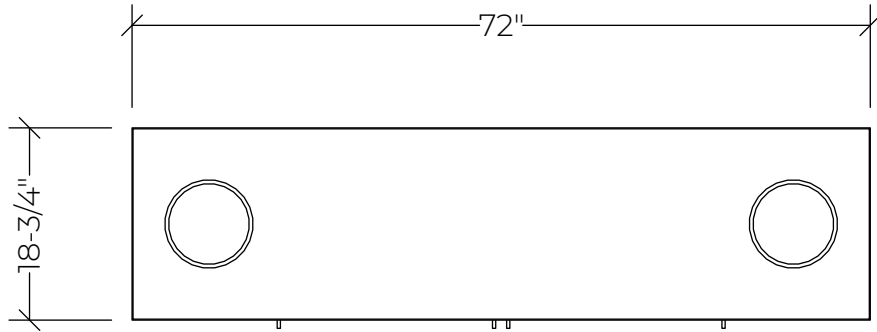

#	Catalogue Part Number	Description	Quantity	List	Ext. List
1	FIL FNTCZW72D18.75H28.75M3	Dual Open Top Waste Bin Credenza & Storage W72XD18.75XH28.75, M3 Laminate	1	\$4,069.00	\$4,069.00
				Total (List)	\$4,069.00