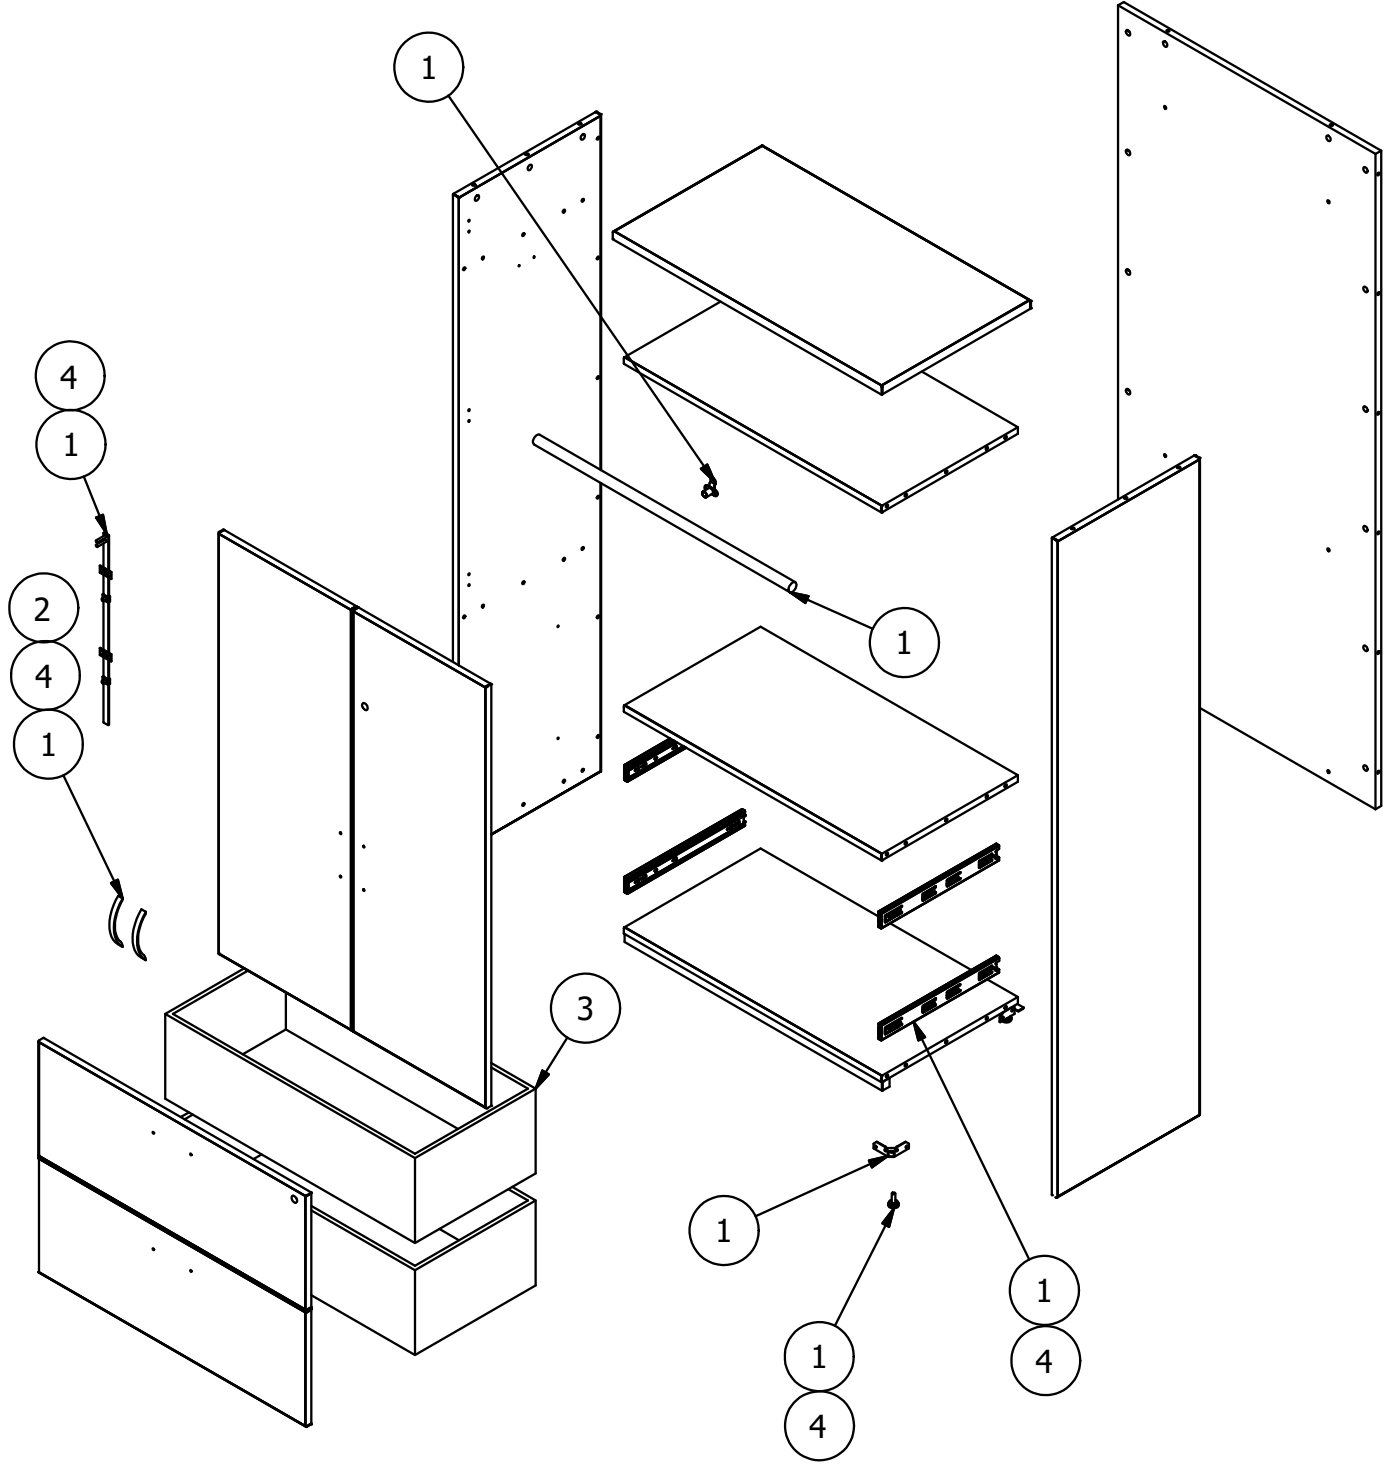

2

1

SAFETY GLASSES

FLATHEAD SCREWDRIVER

PHILLIPS SCREWDRIVER

ROBERTSON DRIVE #1 & #2

HAMMER

B

B

A

A

NOTE: 1) ESTIMATED TIME FOR DISASSEMBLY 15 MINUTES

WARDROBE | PART NO.
 FIL SERIES
 NATURAL SERIES
 CUE SERIES

STEEL: 1
 ZINC: 2
 PLASTIC: 3
 ALUMINUM: 4

2

1