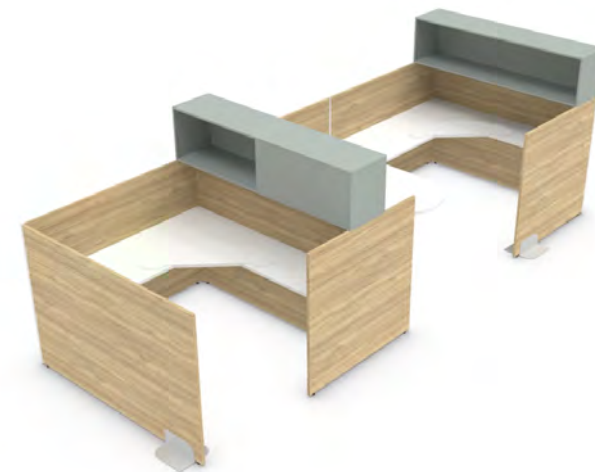

health care

reception & station | office | storage
private space | cubicle

Single panel surround - 96" x 72" x 60"h
 HGPEN 96 60 MM
 HGPEN 72 60 MB
 HGPLN 30 60 MB
 HGPSN 2WAY 60 L (X2)
 (Contact BRC Group for more options)

Single/twin bed frame
 (mattress not included)
 HBFRA

Low open bedside storage drawer
 HLBOZ

Mobile pedestal
 H1BFM 18

- Fast & simple installation
- Easy to clean laminate & trim
- ANSI/BIFMA tested components
- Wide selection of products, sizes & finishes
- No voc - all edges sealed & no exposed core
- Robust panels and connections; easily reconfigurable
- Reusable system

Top Image: C-shape reception desk
Bottom Image: Natural family of lockers available in several sizes and lock options.

Top Image: Waste cabinet series comes in a number of configurations.
Bottom Image: Our family of pedestals are available stationary or mobile.

Top Image: Privacy Panel Overhead Storage, available in 2 configurations, single side and double sided.
Bottom Left Image: Our screen guard is available in clear or frosted plexi-glass and can be mounted onto a surface or clamped on the edge.
Bottom Right Image: Detail of the surface mounted clamps.