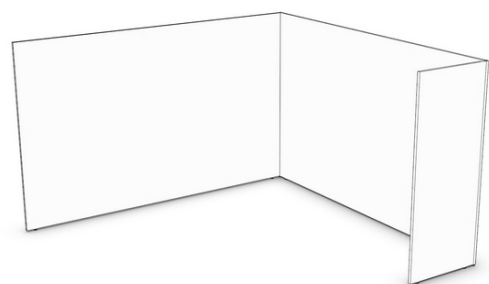

health care

reception & station | office | storage
private space | cubicle

Single panel surround - 96" x 72" x 60"h
 HGPEN 96 60 MM
 HGPEN 72 60 MB
 HGPLN 30 60 MB
 HGPSN 2WAY 60 L (X2)
 (Contact BRC Group for more options)

Single/twin bed frame
 (mattress not included)
 HBFRA

Low open bedside storage drawer
 HLBOZ

Mobile pedestal
 H1BFM 18

- Fast & simple installation
- Easy to clean laminate & trim
- ANSI/BIFMA tested components
- Wide selection of products, sizes & finishes
- No voc - all edges sealed & no exposed core
- Robust panels and connections; easily reconfigurable
- Reusable system

Top Image: C-shape reception desk
Bottom Image: Natural family of lockers available in several sizes and lock options.

Top Image: Waste cabinet series comes in a number of configurations.
Bottom Image: Our family of pedestals are available stationary or mobile.

Top Image: Privacy Panel Overhead Storage, available in 2 configurations, single side and double sided.
Bottom Left Image: Our screen guard is available in clear or frosted plexi-glass and can be mounted onto a surface or clamped on the edge.
Bottom Right Image: Detail of the surface mounted clamps.