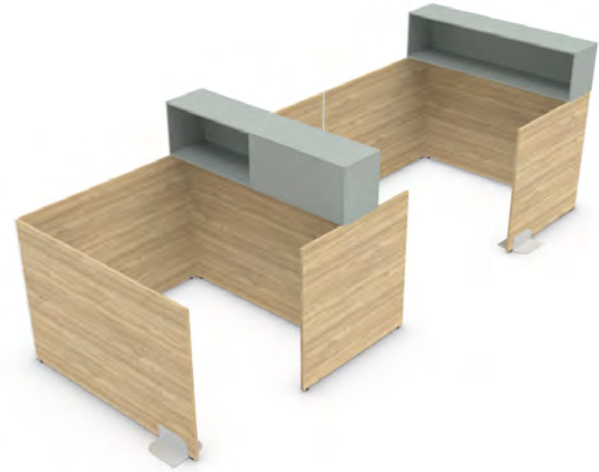

health care

reception & station | office | storage
private space | cubicle

Single panel surround - 96" x 72" x 60"h
 HGPEN 96 60 MM
 HGPEN 72 60 MB
 HGPLN 30 60 MB
 HGPSN 2WAY 60 L (X2)
 (Contact BRC Group for more options)

Single/twin bed frame
 (mattress not included)
 HBFRA

Low open bedside storage drawer
 HLBOZ

Mobile pedestal
 H1BFM 18

- Fast & simple installation
- Easy to clean laminate & trim
- ANSI/BIFMA tested components
- Wide selection of products, sizes & finishes
- No voc - all edges sealed & no exposed core
- Robust panels and connections; easily reconfigurable
- Reusable system

Top Image: C-shape reception desk
Bottom Image: Natural family of lockers available in several sizes and lock options.

Top Image: Waste cabinet series comes in a number of configurations.
Bottom Image: Our family of pedestals are available stationary or mobile.

Top Image: Privacy Panel Overhead Storage, available in 2 configurations, single side and double sided.
Bottom Left Image: Our screen guard is available in clear or frosted plexi-glass and can be mounted onto a surface or clamped on the edge.
Bottom Right Image: Detail of the surface mounted clamps.