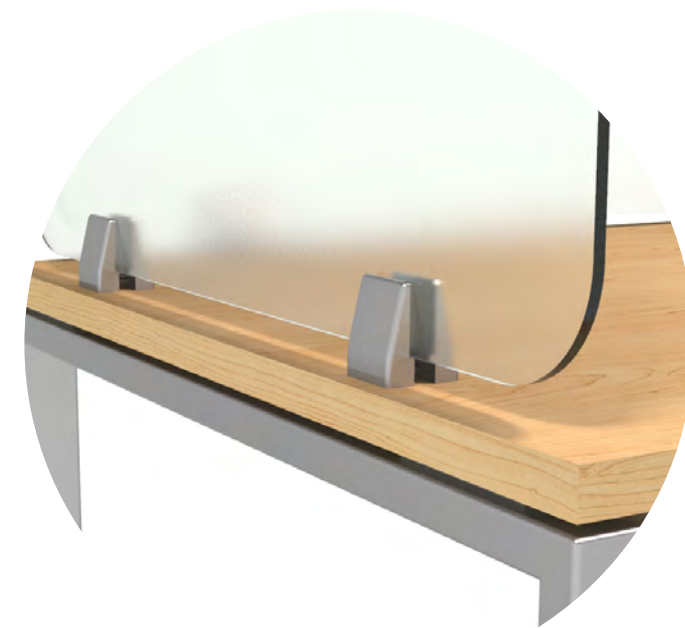

health care

reception & station | office | storage
private space | cubicle

Single panel surround - 96" x 72" x 60"h
 HGPEN 96 60 MM
 HGPEN 72 60 MB
 HGPLN 30 60 MB
 HGPSN 2WAY 60 L (X2)
 (Contact BRC Group for more options)

Single/twin bed frame
 (mattress not included)
 HBFRA

Low open bedside storage drawer
 HLBOZ

Mobile pedestal
 H1BFM 18

- Fast & simple installation
- Easy to clean laminate & trim
- ANSI/BIFMA tested components
- Wide selection of products, sizes & finishes
- No voc - all edges sealed & no exposed core
- Robust panels and connections; easily reconfigurable
- Reusable system

Top Image: C-shape reception desk
Bottom Image: Natural family of lockers available in several sizes and lock options.

Top Image: Waste cabinet series comes in a number of configurations.
Bottom Image: Our family of pedestals are available stationary or mobile.

Top Image: Privacy Panel Overhead Storage, available in 2 configurations, single side and double sided.
Bottom Left Image: Our screen guard is available in clear or frosted plexi-glass and can be mounted onto a surface or clamped on the edge.
Bottom Right Image: Detail of the surface mounted clamps.