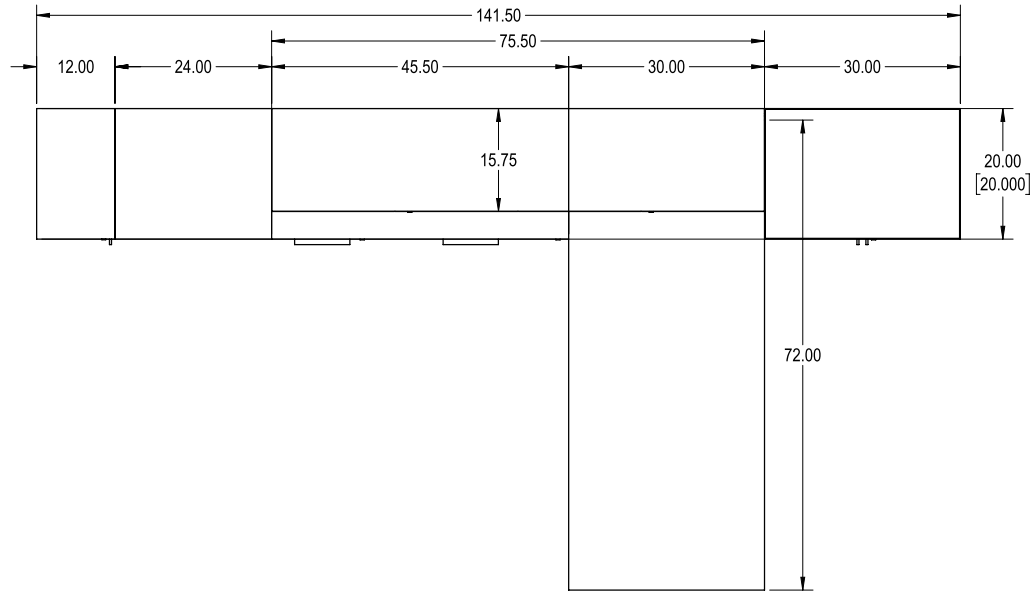

Laminate Storage

When to Use

Competitive bids, everyday great value, largest storage offering with custom abilities, support individual and group. Flexible L x W x H + customize to 1/16"

Construction

Case: LPL
Top & Fronts: LPL, HPL
Alignment: Tops & Fronts Proud of Case
Base: - Floor
- Recessed Kick (2"0)
- 2.25" Onset (Canvas)
- 2" foot (Canvas)
- 4" foot (Canvas)

Connection: Mechanical fastener
Power: Optional

Technical Specifications

Board Weight: 45lbs medium density
Board Thickness (Case/Fronts): 3/4"
Edge Banding: Polypropylene on all edges

Hardware: Slides: box drawers – 100lb rated
File drawers – 150lb rated

Environmental Specs:

Indoor Air Quality: Clean Air, Gold; BIFMA Level 2
FSC (HPL Tops Only): Optional / Available
PVC: None

Warranty: 12-Years / 1 Shift - Limited Structural

Dealer Considerations

Freight Charges: Refer to BRC freight program
Specification Support: Available

Pricing

NWTCZW12D20H66M1-HL

Closed Wardrobe Single Door, Full Front 1,085.00

NB20ZW24D20H66M1

Bookcase 20" Deep Solid Back, 1" Kick..... 1,173.00

SP-NZCLNW75.50D15.75H15M1

Wall Mounted Hinged Door Cabinet..... 1,070.00

PDQ# *

Wall Mount Tack Board - 28.75"H 1,164.00

NLCSZW30D20H22.25M1

Low Closed Storage with Top, Full Front - 22.25" H 842.00

NEC1NW30D20H1

Seat Cushion for Credenza, Box Style 422.00

NFMSZW30D20H22.25M1

Modular Integrated Leg Cabinet - 22.25" H 1,240.00

SP-NCBFZW45.5D20H22.25L15.5R30M1

Credenza Double Lateral BF, Full Front..... 1,375.00

PDQCUSP_RM21_15716_4R3

Sit Stand Mesa T Leg, Telescoping Leg Right
Integrated Table with Modesty and grommet on
left upper corner..... 7,144.00

Total $15,515.00

* Please contact BRC for more details.

Prices are subject to change without notice. 02/2022