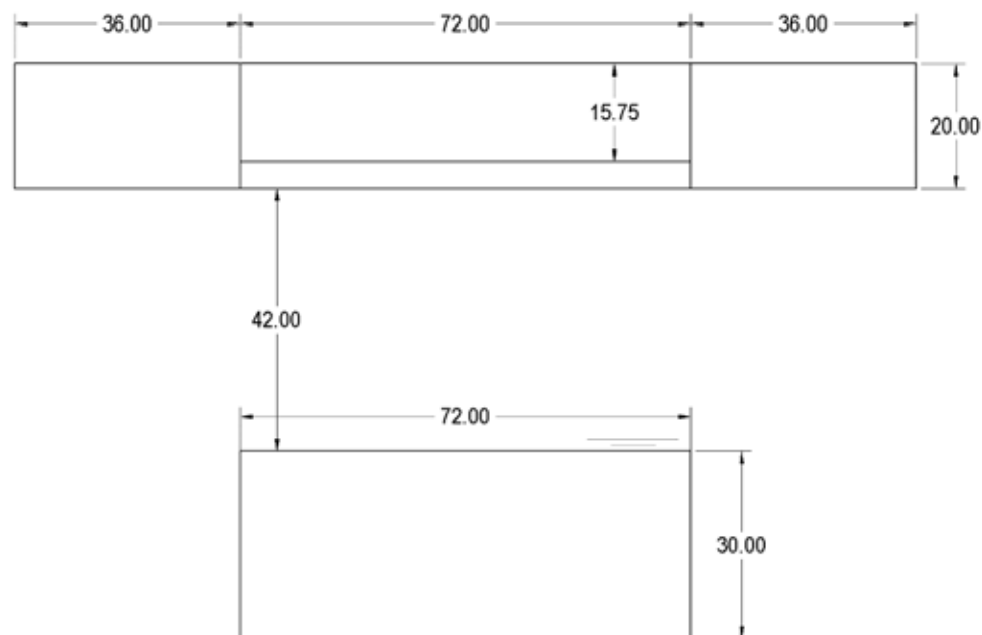

Parallel

Parallel

Specifications

Specifications

Board Weight: 45lbs medium density
 Board Thickness (Case/Fronts): 3/4"
 Edge Banding: Polypropylene on all edges

Hardware

Slides: box drawers – 100lb rated
 File drawers – 150lb rated

Parallel

List Price

NDCANW72D30H29M1L	
Table Desk, Recessed Modesty, Box/File Left.....	1,371.00
NTTFNW72D20H29M1	
Table with Full Gables	754.00
NB20ZW36D20H84M1	
Bookcase 20" Deep Solid Back, 1" Kick.....	1,976.00
NWDDZW36D20H84M1	
Closed Wardrobe Double Door, Full Front	2,160.00
NZCLNW72D15.75H15M1	
Wall Mounted Hutch, Closed	1,100.00
NEFBDW36H40G1	
Wall Mount Desk Height Fabric Tack Board	392.00 (x2) = 784.00
Total	\$8,144.00