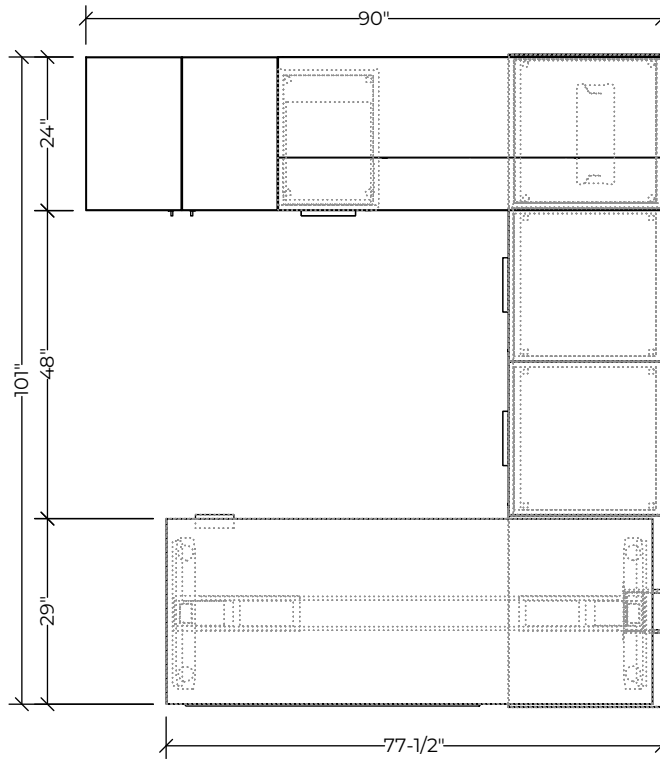

Please refer to page 2 for list pricing information.

#	CataloguePart Number	Description	Quantity	List	Ext. List
1	QSN QMWSTCW76D29M1	Mesa Rectangular 2 Leg Electric T Base Table Sit-Stand,76Wx29D,M1 Laminate	1	\$2,431.00	\$2,431.00
2	QSN QNACSA5.625	Spacer Bracket	1	\$232.00	\$232.00
3	QSN QNAMLAW46H12	Modesty Panel, Laminate 46Wx12H, Laminate	1	\$600.00	\$600.00
4	QSN QNFMSZW30D24H22.25M1	Modular Integrated Leg Cabinet - 22.25"H, Full Front,30Wx24Dx22.25H,M1 Laminate	1	\$1,898.00	\$1,898.00
5	QSN QNLLSZW24D24H22.25M1	Low Lateral Box File with Top, Full Front 24Wx24Dx22.25H,M1 Laminate	2	\$1,233.00	\$2,466.00
6	QSN QNLOSZW24D24H22.25M1	Low Open Storage With Top Full Front 24Wx24Dx22.25H,M1 Laminate	1	\$1,064.00	\$1,064.00
7	QSN QNSUMZW15.75D22H28	Undermount Pedestal 2 Box 1 File With Full Front,15.75Wx22Dx28H	1	\$1,095.00	\$1,095.00
8	QSN QNTOPNW60D24M1	Component Worksurface & Panel 60Wx24D,M1 Laminate	1	\$417.00	\$417.00
9	QSN QNWT CZW15D24H66M1L	Closed Wardrobe Single Door Full Front 15Wx24Dx66H,M1 Laminate,Left Hinged	1	\$1,567.00	\$1,567.00
10	QSN QNWT CZW15D24H66M1R	Closed Wardrobe Single Door Full Front 15Wx24Dx66H,M1 Laminate,Right Hinged	1	\$1,567.00	\$1,567.00
11	QSN QNZCLNW60D15.75H15M1	Wall Mounted Hinged Door Cabinet 60Wx15.75Dx15H,M1 Laminate	1	\$1,220.00	\$1,220.00
				Total (Sell)	\$14,557.00