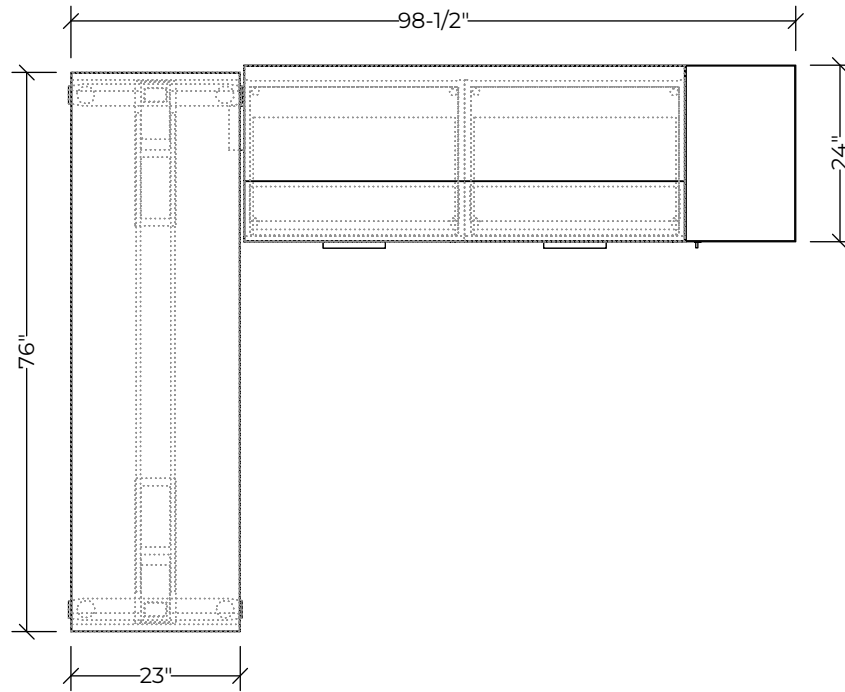

Please refer to page 2 for list pricing information.

#	CataloguePart Number	Description	Quantity	List	Ext. List
1	QSN QMWSTCW76D23M1	Mesa Rectangular 2 Leg Electric T Base Table Sit-Stand,76Wx23D,M1 Laminate	1	\$2,167.00	\$2,167.00
2	QSN QNAMLAW64H12	Modesty Panel, Laminate 64Wx12H, Laminate	1	\$664.00	\$664.00
3	QSN QNSUFZW30D22H28	Undermount 2 Drawer Lateral, Full Front,30Wx22Dx28H	2	\$1,392.00	\$2,784.00
4	QSN QNTOPNW60D24M1	Component Worksurface & Panel 60Wx24D,M1 Laminate	1	\$417.00	\$417.00
5	QSN QNWTCZW15D24H66M1R	Closed Wardrobe Single Door Full Front 15Wx24Dx66H,M1 Laminate,Right Hinged	1	\$1,567.00	\$1,567.00
6	QSN QNZOPNW60D15.75H15M1	Wall Mounted Open Front Storage 60Wx15.75Dx15H,M1 Laminate	1	\$817.00	\$817.00
				Total (Sell)	\$8,416.00