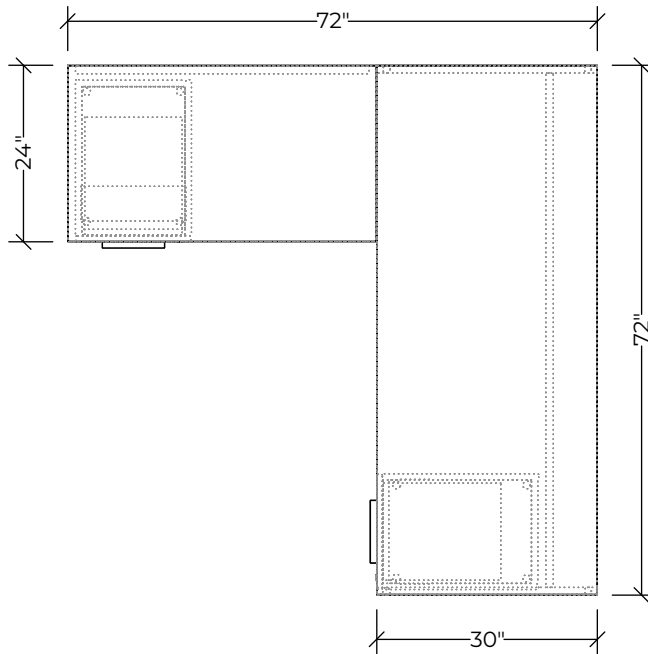

Please refer to page 2 for list pricing information.

#	Catalogue Part Number	Description	Quantity	List	Ext. List
1	QSN QNDRMNW72D30H29M1	Rectangular Recessed Modesty Desk 72Wx30Dx29H,M1 Laminate	1	\$979.00	\$979.00
2	QSN QNRTANW42D24H29M1L	Return Table with Recessed Gable 42Wx24Dx29H,M1 Laminate, Left Hand (Includes One Set Flat Bracket NAFLA)	1	\$747.00	\$747.00
3	QSN QNSUGZW15.75D22H28	Undermount Pedestal 2 File With Full Front,15.75Wx22Dx28H	1	\$1,077.00	\$1,077.00
4	QSN QNSUMZW15.75D22H28	Undermount Pedestal 2 Box 1 File With Full Front,15.75Wx22Dx28H	1	\$1,095.00	\$1,095.00
				Total (Sell)	\$3,898.00