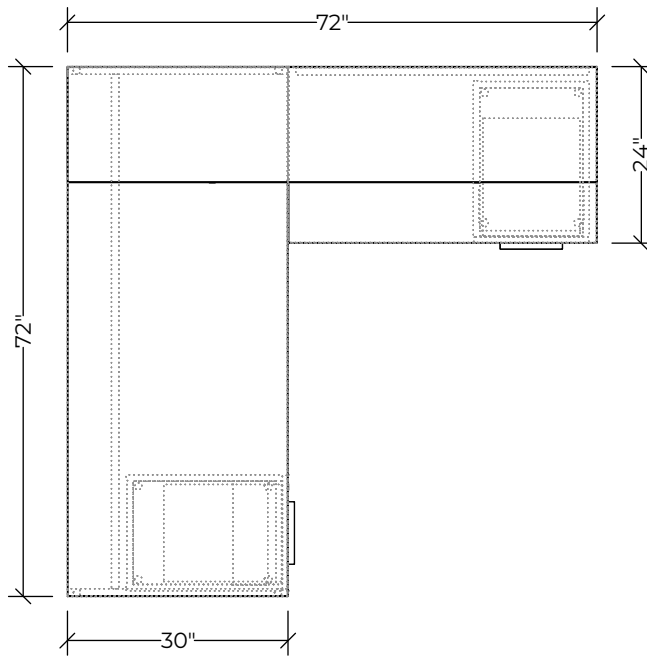

Please refer to page 2 for list pricing information.

#	Catalogue Part Number	Description	Quantity	List	Ext. List
1	QSN QNDRMNW72D30H29M1	Rectangular Recessed Modesty Desk 72Wx30Dx29H,M1 Laminate	1	\$979.00	\$979.00
2	QSN QNRTANW42D24H29M1R	Return Table with Recessed Gable 42Wx24Dx29H,M1 Laminate, Right Hand (Includes One Set Flat Bracket NAFLA)	1	\$747.00	\$747.00
3	QSN QNSUGZW15.75D22H28	Undermount Pedestal 2 File With Full Front,15.75Wx22Dx28H	1	\$1,077.00	\$1,077.00
4	QSN QNSUMZW15.75D22H28	Undermount Pedestal 2 Box 1 File With Full Front,15.75Wx22Dx28H	1	\$1,095.00	\$1,095.00
5	QSN QNZCLNW72D15.75H15M1	Wall Mounted Hinged Door Cabinet 72Wx15.75Dx15H,M1 Laminate	1	\$1,324.00	\$1,324.00
				Total (Sell)	\$5,222.00