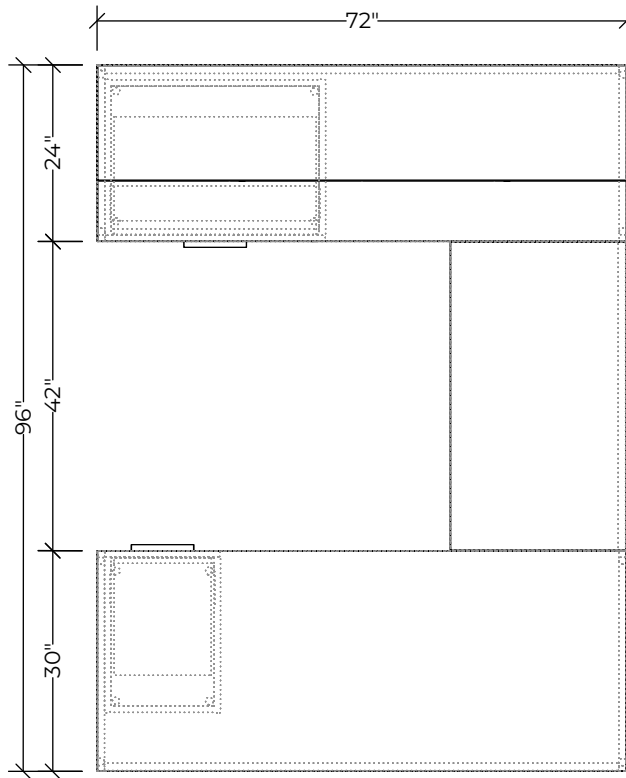

Please refer to page 2 for list pricing information.

#	Catalogue	Part Number	Description	Quantity	List	Ext. List
1	QSN	QNBRTNW42D24M1	Bridge Table with Modesty Only 42Wx24D,M1 Laminate (Includes Two Set Flat Bracket NAFLA)	1	\$676.00	\$676.00
2	QSN	QNSUFZW30D22H28	Undermount 2 Drawer Lateral, Full Front,30Wx22Dx28H	1	\$1,392.00	\$1,392.00
3	QSN	QNSUMZW15.75D22H28	Undermount Pedestal 2 Box 1 File With Full Front,15.75Wx22Dx28H	1	\$1,095.00	\$1,095.00
4	QSN	QNTTFNW72D24H29M1	Table with Full Gables 72Wx24Dx29H,M1 Laminate	1	\$906.00	\$906.00
5	QSN	QNTTFNW72D30H29M1	Table with Full Gables 72Wx30Dx29H,M1 Laminate	1	\$1,009.00	\$1,009.00
6	QSN	QNZCLNW72D15.75H15M1	Wall Mounted Hinged Door Cabinet 72Wx15.75Dx15H,M1 Laminate	1	\$1,324.00	\$1,324.00
					Total (Sell)	\$6,402.00