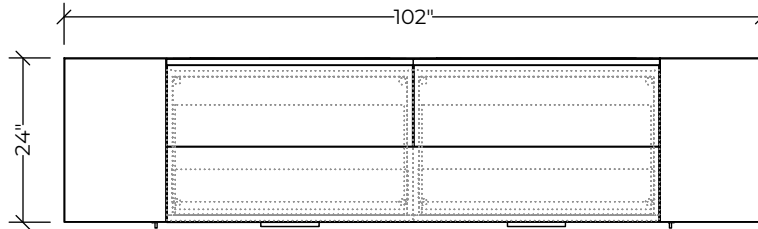

Please refer to page 2 for list pricing information.

#	Catalogue Part Number	Description	Quantity	List	Ext. List
1	QSN QMWSTCW76D29M1	Mesa Rectangular 2 Leg Electric T Base Table Sit-Stand,76Wx29D,M1 Laminate	1	\$2,431.00	\$2,431.00
2	QSN QNAMLAW64H12	Modesty Panel, Laminate 64Wx12H, Laminate	1	\$664.00	\$664.00
3	QSN QNEFSDW36D13H37A	Element Desk Height Laminate Panel 36Wx13Dx37H, 1 Shelf	2	\$676.00	\$1,352.00
4	QSN QNSUFZW36D22H28	Undermount 2 Drawer Lateral, Full Front,36Wx22Dx28H	2	\$1,505.00	\$3,010.00
5	QSN QNTOPNW72D24M1	Component Worksurface & Panel 72Wx24D,M1 Laminate	1	\$421.00	\$421.00
6	QSN QNWT CZW15D24H66M1L	Closed Wardrobe Single Door Full Front 15Wx24Dx66H,M1 Laminate,Left Hinged	1	\$1,567.00	\$1,567.00
7	QSN QNWT CZW15D24H66M1R	Closed Wardrobe Single Door Full Front 15Wx24Dx66H,M1 Laminate,Right Hinged	1	\$1,567.00	\$1,567.00
				Total (Sell)	\$11,012.00