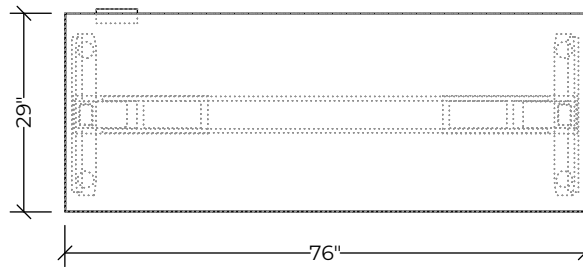

Please refer to page 2 for list pricing information.

#	Catalogue Part Number	Description	Quantity	List	Ext. List
1	QSN QMWSTCW76D29M1	Mesa Rectangular 2 Leg Electric T Base Table Sit-Stand,76Wx29D,M1 Laminate	1	\$2,431.00	\$2,431.00
2	QSN QNAMLAW64H12	Modesty Panel, Laminate 64Wx12H, Laminate	1	\$664.00	\$664.00
3	QSN QNEFSDW36D13H37A	Element Desk Height Laminate Panel 36Wx13Dx37H, 1 Shelf	2	\$676.00	\$1,352.00
4	QSN QNSUFZW36D22H28	Undermount 2 Drawer Lateral, Full Front,36Wx22Dx28H	2	\$1,505.00	\$3,010.00
5	QSN QNTOPNW72D24M1	Component Worksurface & Panel 72Wx24D,M1 Laminate	1	\$421.00	\$421.00
6	QSN QNWT CZW15D24H66M1L	Closed Wardrobe Single Door Full Front 15Wx24Dx66H,M1 Laminate,Left Hinged	1	\$1,567.00	\$1,567.00
7	QSN QNWT CZW15D24H66M1R	Closed Wardrobe Single Door Full Front 15Wx24Dx66H,M1 Laminate,Right Hinged	1	\$1,567.00	\$1,567.00
				Total (Sell)	\$11,012.00